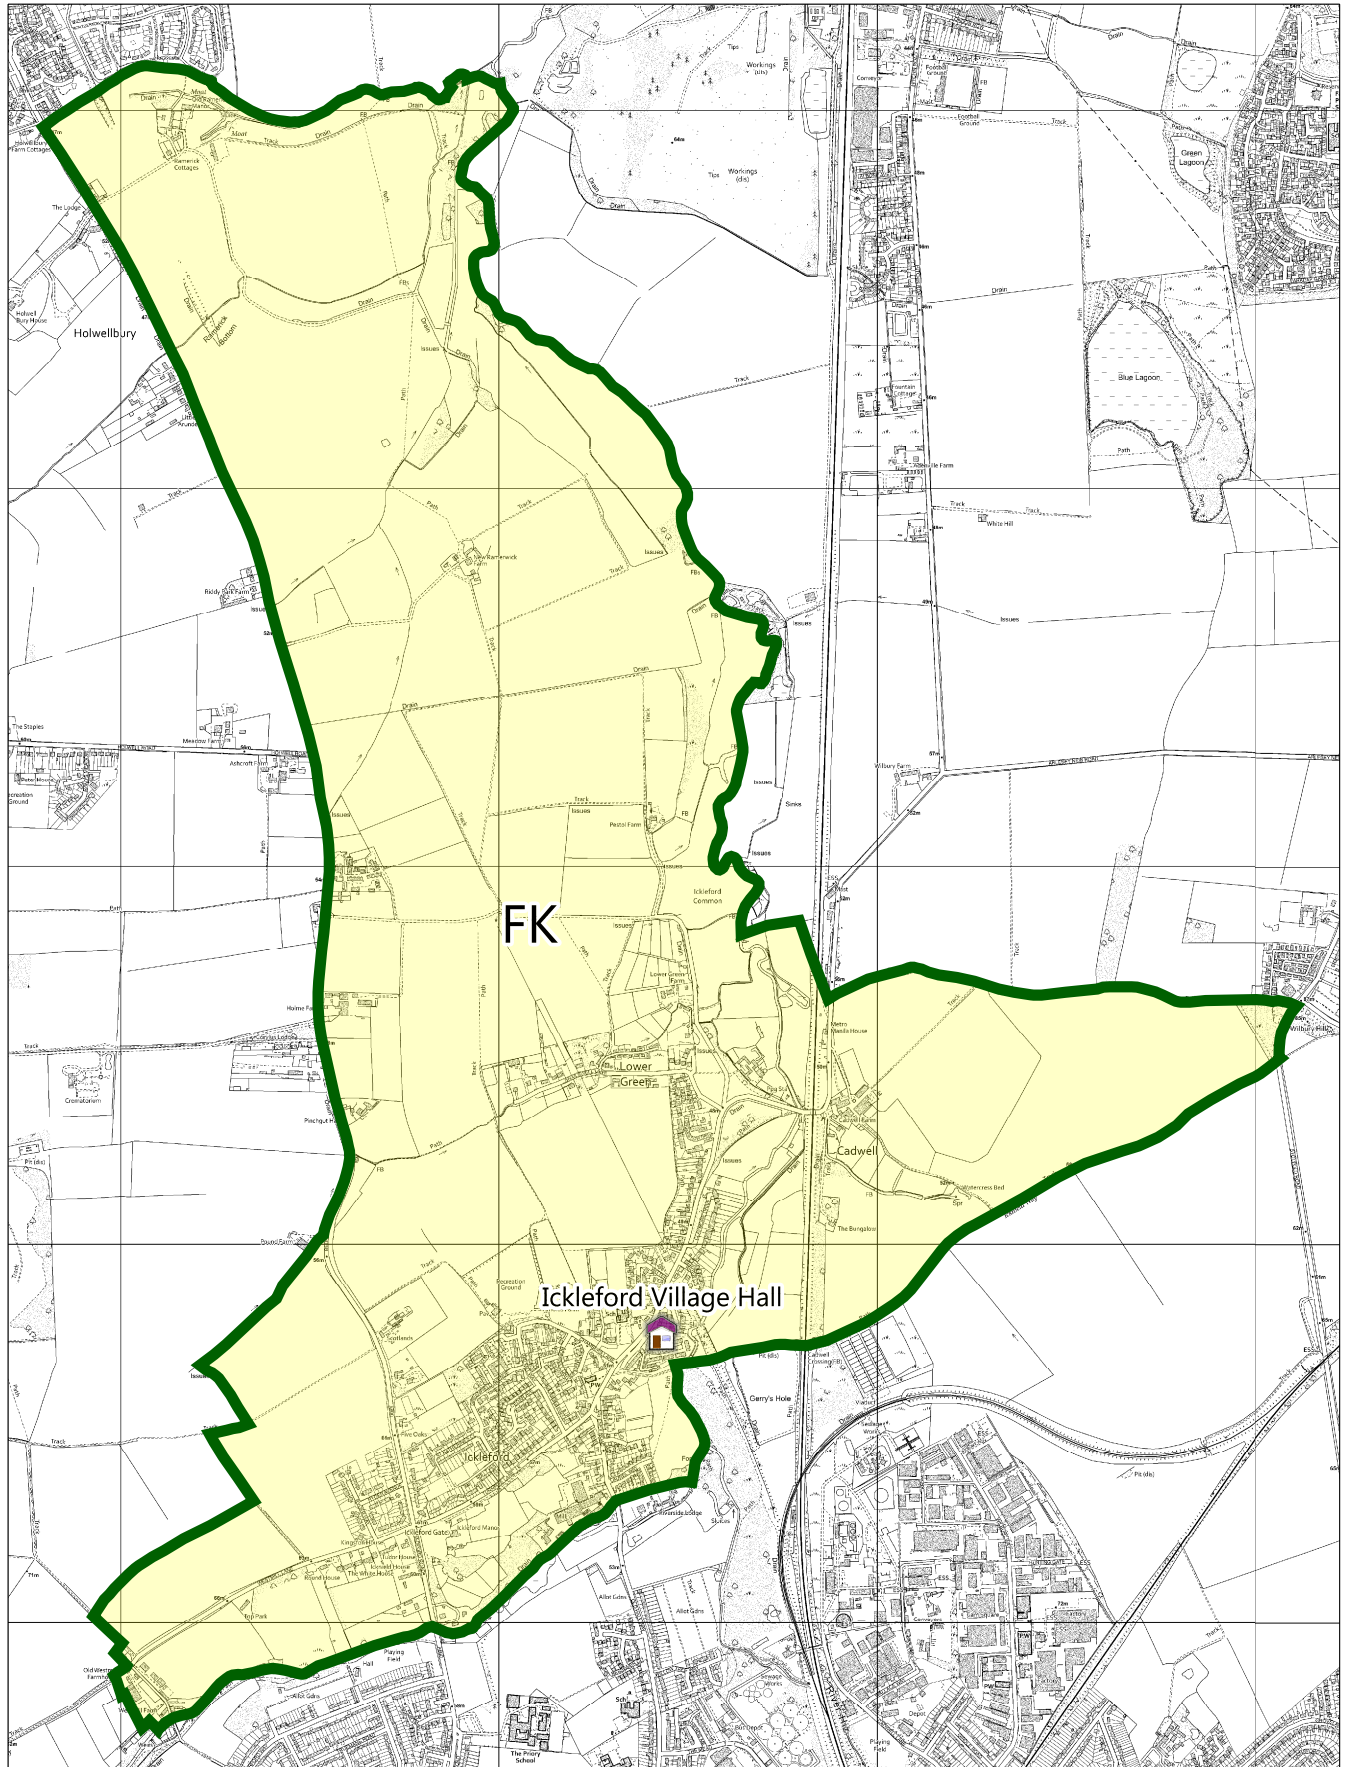

# Ickleford Village Hall - Cadwell Ward

Ickleford Village Hall, 85 Arlesey Road,  
Ickleford, Hitchin, SG5 3TH

## NORTH HERTFORDSHIRE DISTRICT COUNCIL

Scale: 1:20000  
Date: 16:08:19

© Crown copyright and database rights 2019 Ordnance Survey 100018622